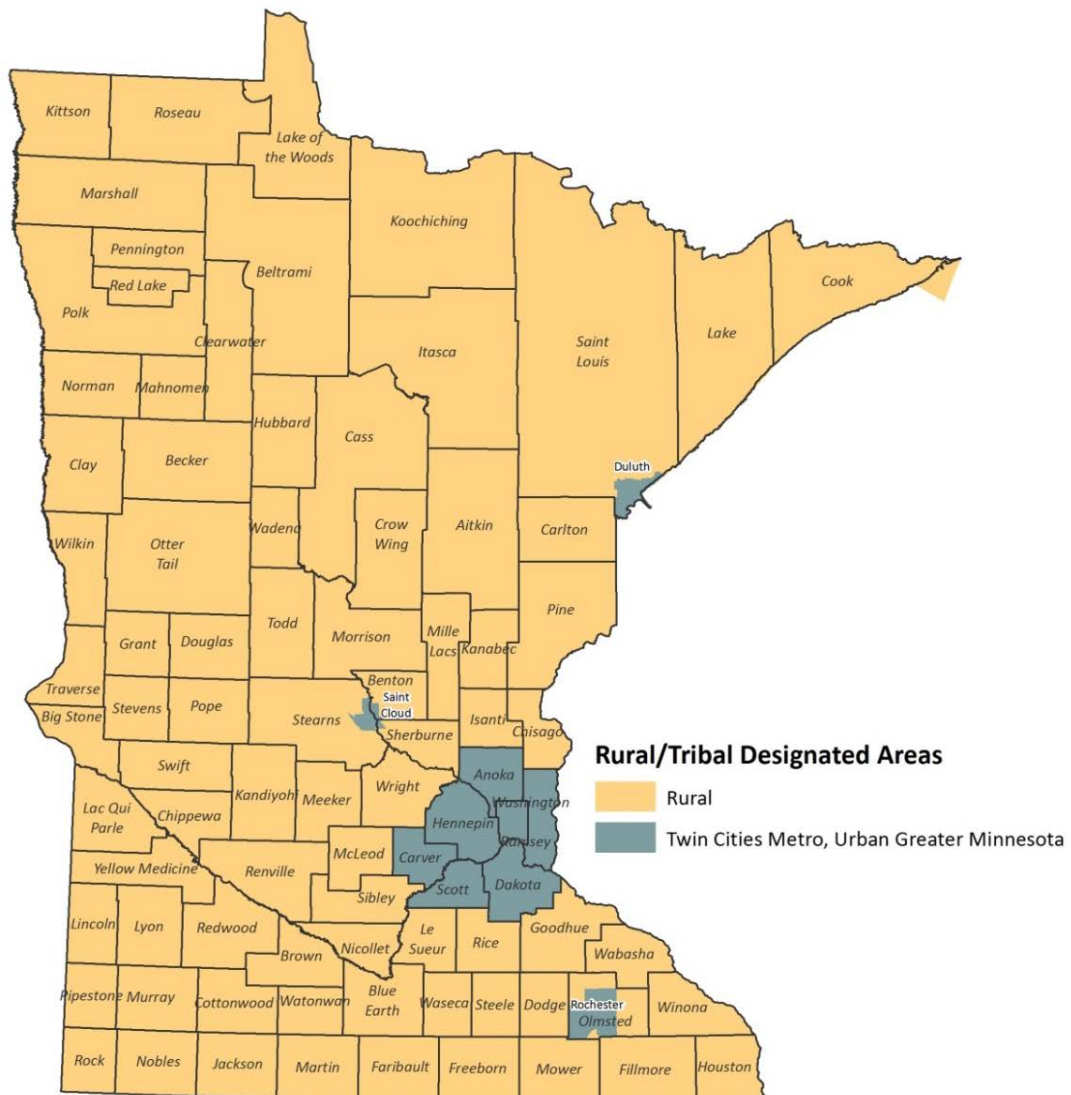

2021 QAP - Rural/Tribal Designated Areas Methodology

Because communities in rural parts of Minnesota will no longer compete for economic integration priority points, the selection process will now have a new 10 point criterion for rural communities.

Minnesota Housing defines rural communities using tracts outside of the Twin Cities 7-County Metropolitan Area and communities in Greater Minnesota with populations over 50,000. These areas include tracts in, Duluth, Rochester, and St Cloud.

The map below shows areas receiving the rural/tribal designation points in orange. The following pages list the tracts eligible by county.